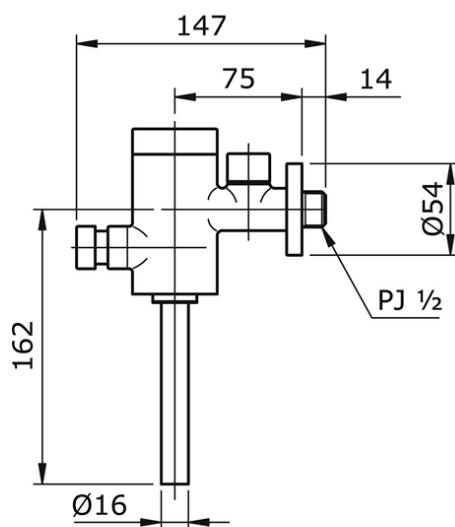

### Urinal Flush Valve

Min Water Pressure: 0.05 MPa

Max Water Pressure: 0.75 MPa

Flow Rate: 15.0 Lpm

Some products may not be available in your area

Prices indicated are manufacturer's suggested retail price, prices may change anytime without notice.